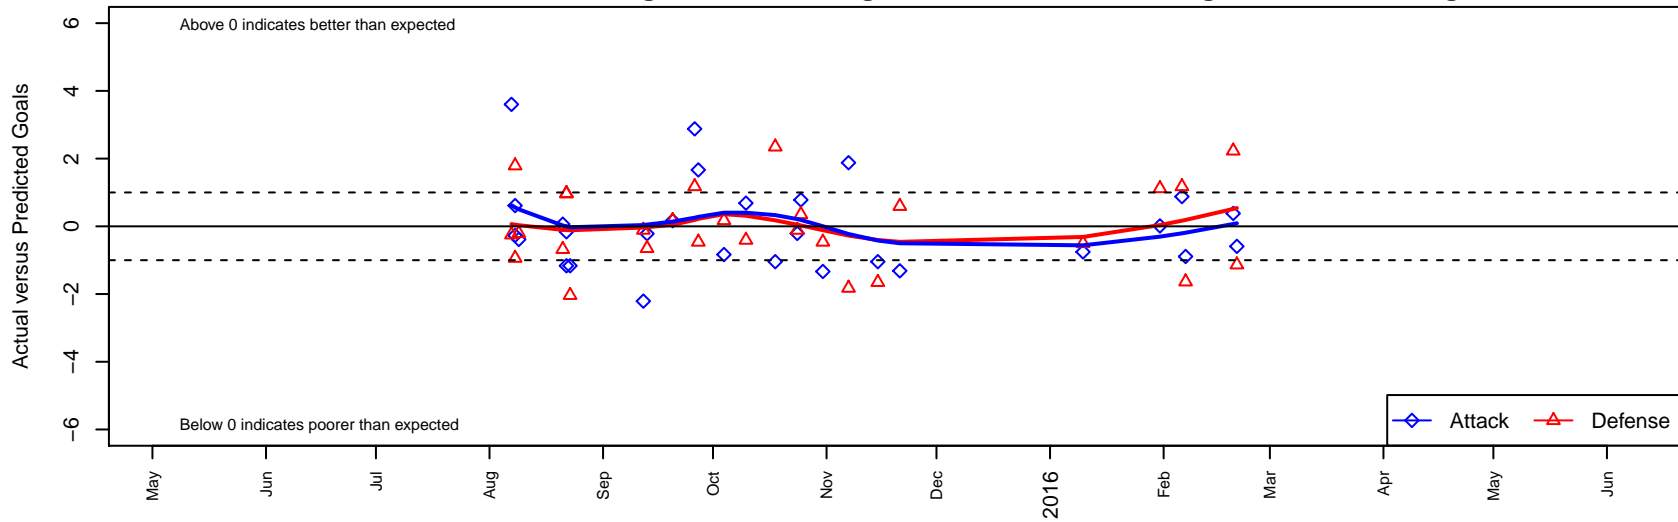

# MRFC Blue B99

Mount Rainier FC  
 Sumner, WA  
 B99 total strength=1341  
 attack=6.78 defense=6.29  
 fall league = PSPL Classic 1 U16

alt names used:  
 MT. RAINIER FC (MRFC) MRFC B99 BLUE (W  
 MRFC B99 Blue  
 MT. RAINIER FC (MRFC) MRFC B99 BLUE (W

Venues played:  
 2015 Bend Premier Cup U16B GOLD U16  
 2015 Summer Slam Bronze U16-18  
 2015 PSPL Classic 1 U16  
 2015 WA Cup HS Silver U16

**MRFC Blue B99**  
 Dots are actual minus expected GF (blue circles) and GA (red triangles).  
 Blue line is smoothed change in attack strength. Red is smoothed change in defense strength.

**attack and defense variance (black dot)  
relative to other teams  
and top 10 in region**

**attack and defense rating  
relative to others at age  
and all opponents in last 13 months**

**Performance relative to 13 month average**