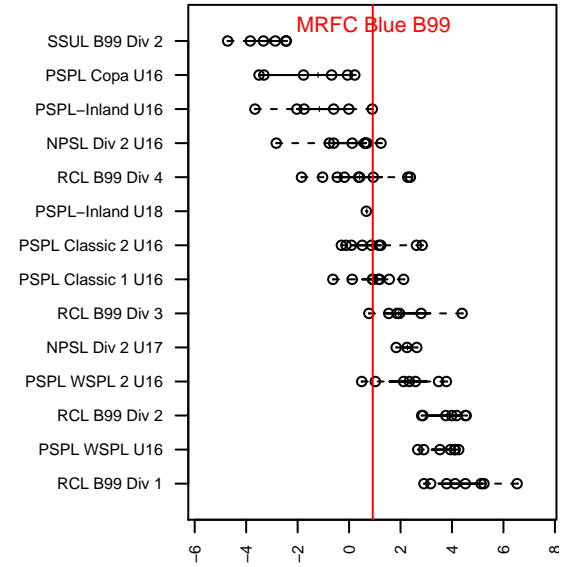

# MRFC Blue B99

Mount Rainier FC  
 Sumner, WA  
 B99 total strength=1341  
 attack=6.78 defense=6.29  
 fall league = PSPL Classic 1 U16

alt names used:  
 MT. RAINIER FC (MRFC) MRFC B99 BLUE (W  
 MRFC B99 Blue  
 MT. RAINIER FC (MRFC) MRFC B99 BLUE (W

Venues played:  
 2015 Bend Premier Cup U16B GOLD U16  
 2015 Summer Slam Bronze U16-18  
 2015 PSPL Classic 1 U16  
 2015 WA Cup HS Silver U16

**MRFC Blue B99**  
 Dots are actual minus expected GF (blue circles) and GA (red triangles).  
 Blue line is smoothed change in attack strength. Red is smoothed change in defense strength.

**attack and defense variance (black dot)  
relative to other teams  
and top 10 in region**

**attack and defense rating  
relative to others at age  
and all opponents in last 13 months**

**Performance relative to 13 month average**